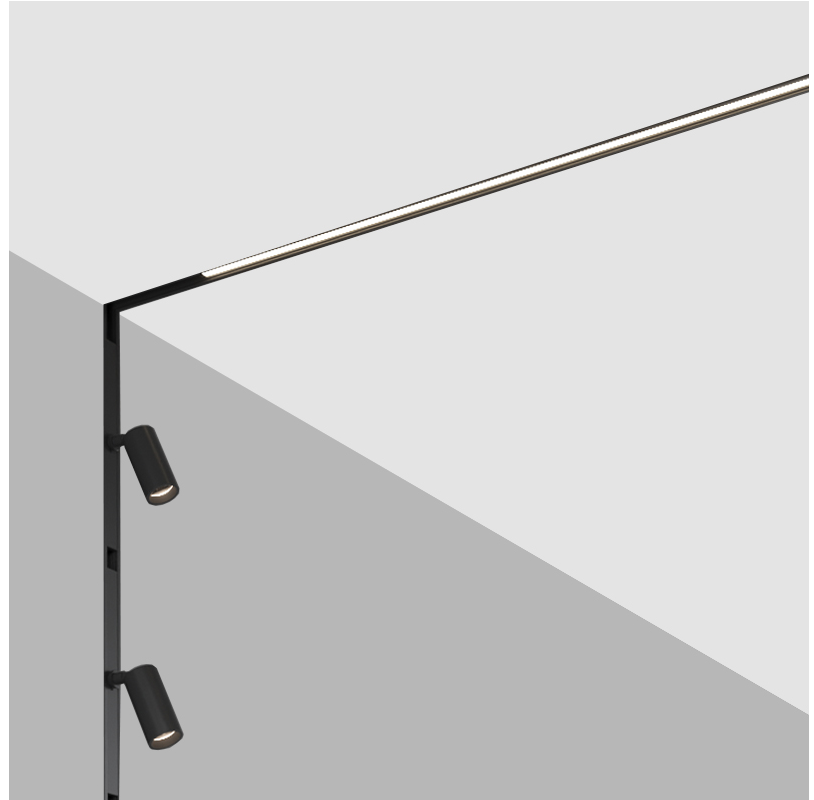

PROJECT	_____
TYPE	_____
SPECIFIER	_____
QUANTITY	_____
DATE	_____

MINIMAL TRACK TRACK

A3MINTRK-TRM-SYS

base number

1. To build a product code in our configurator select the specify button on the base model # product page
2. To build a manual product code on this datasheet choose from the options listed below in blue font and add the suffix to the base model #

GENERAL

Series: Minimal Track _____
Partner: Prolicht _____
Division: Architectural _____
Installation: Track _____
Product Type: Track System Low Voltage _____
Mounting Location: Ceiling _____

PHYSICAL

Fixture Finish: SSR / BKV / CWI / CRY / HAB / UFT / ITA / RUA / FTG / MYG / LOD / PUS / FRO / FUP / KIA / POP / BLS / SPG / MEY / GOH / CHC / COM / ABZ / JAG / OBR / MOS / ROR _____
Fixture Material: Anodized Aluminum _____

ELECTRICAL

Lamp Type: LED (Zhaga Standard) _____
Dimming: 0-10V / DALI Dimming _____
Driver Included: No _____
Driver Location: Remote _____
Driver Type: Constant Voltage - Universal _____
Driver Class: Class 2 _____
Output Voltage (V): 48 _____

LED

Lamp Life (hrs): 50000 _____

OPTICAL

RATINGS AND CERTIFICATIONS

Certified By: Certified for North American Standards _____
IP rating: IP20 _____