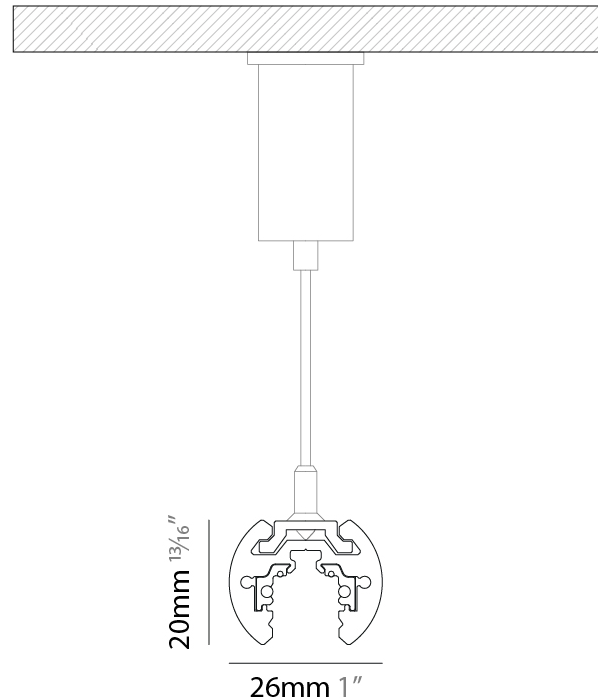

MINIMAL TRACK TRACK

A3MINTRK-SUS-RND-SYS

base number

1. To build a product code in our configurator select the specify button on the base model # product page
2. To build a manual product code on this datasheet choose from the options listed below in blue font and add the suffix to the base model #

GENERAL

Series: Minimal Track
Partner: Prolicht
Division: Architectural
Installation: Track
Product Type: Track System Low Voltage
Mounting Location: Ceiling

PHYSICAL

Fixture Finish: SSR / BKV / CWI / CRY / HAB / UFT / ITA / RUA / FTG / MYG / LOD / PUS / FRO / FUP / KIA / POP / BLS / SPG / MEY / GOH / CHC / COM / ABZ / JAG / OBR / MOS / ROR
Fixture Material: Anodized Aluminum

ELECTRICAL

Lamp Type: LED (Zhaga Standard)
Dimming: 0-10V / DALI Dimming
Driver Included: No
Driver Location: Remote
Driver Type: Constant Voltage - Universal
Driver Class: Class 2
Output Voltage (V): 48

LED

Lamp Life (hrs): 50000

OPTICAL

RATINGS AND CERTIFICATIONS

Certified By: Certified for North American Standards
IP rating: IP20

PROJECT	
TYPE	
SPECIFIER	
QUANTITY	
DATE