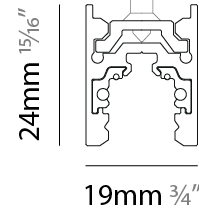

LED

Lamp Life (hrs): 50000

OPTICAL

RATINGS AND CERTIFICATIONS

Certified By: Certified for North American Standards
 IP rating: IP20

PROJECT
TYPE
SPECIFIER
QUANTITY
DATE

PROJECT	_____
TYPE	_____
SPECIFIER	_____
QUANTITY	_____
DATE	_____