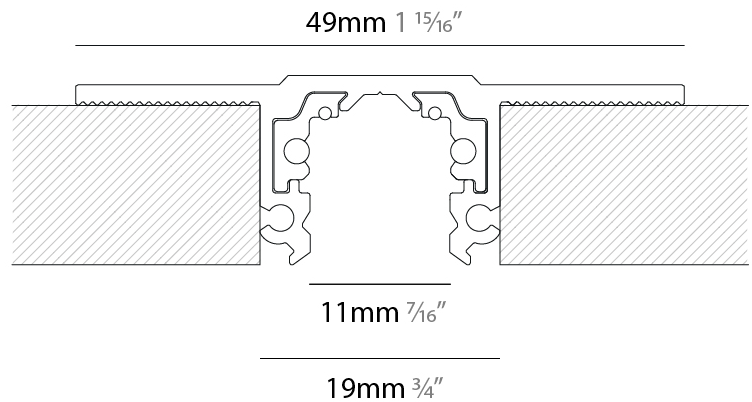

PROJECT	_____
TYPE	_____
SPECIFIER	_____
QUANTITY	_____
DATE	_____

MINIMAL TRACK TRACK

A3MINTRK-TRM-SYS

base number

1. To build a product code in our configurator select the specify button on the base model # product page
2. To build a manual product code on this datasheet choose from the options listed below in blue font and add the suffix to the base model #

GENERAL

Series: Minimal Track _____
Partner: Prolicht _____
Division: Architectural _____
Installation: Track _____
Product Type: Track System Low Voltage _____
Mounting Location: Ceiling _____

PHYSICAL

Fixture Finish: SSR / BKV / CWI / CRY / HAB / UFT / ITA / RUA / FTG / MYG / LOD / PUS / FRO / FUP / KIA / POP / BLS / SPG / MEY / GOH / CHC / COM / ABZ / JAG / OBR / MOS / ROR _____
Fixture Material: Anodized Aluminum _____

ELECTRICAL

Lamp Type: LED (Zhaga Standard) _____
Dimming: 0-10V / DALI Dimming _____
Driver Included: No _____
Driver Location: Remote _____
Driver Type: Constant Voltage - Universal _____
Driver Class: Class 2 _____
Output Voltage (V): 48 _____

LED

Lamp Life (hrs): 50000 _____

OPTICAL

RATINGS AND CERTIFICATIONS

Certified By: Certified for North American Standards _____
IP rating: IP20 _____