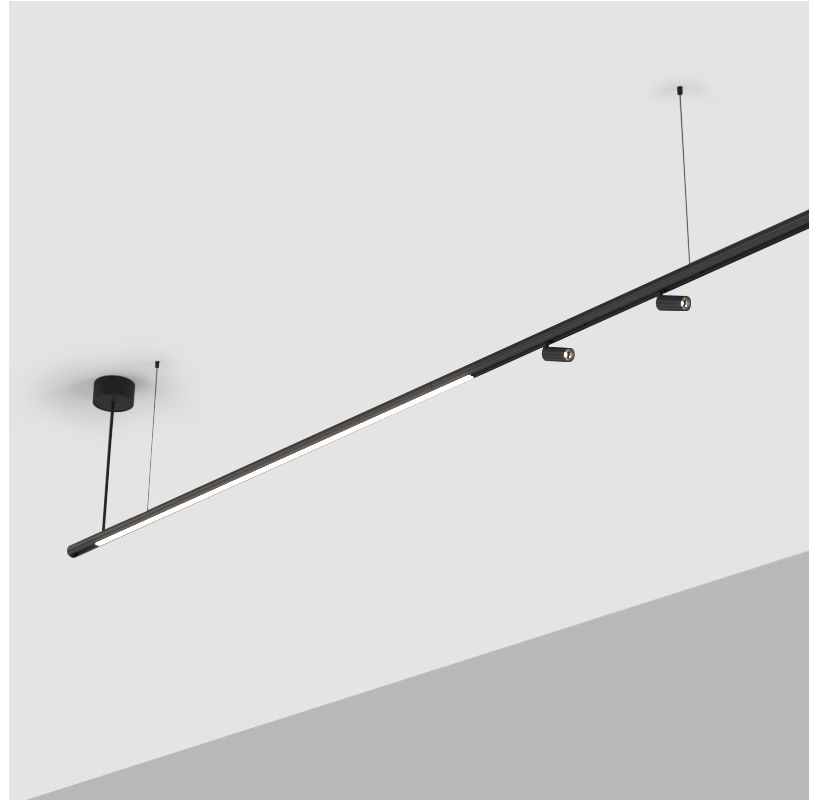

MINIMAL TRACK TRACK

A3MINTRK-SUS-RND-SYS

base number

1. To build a product code in our configurator select the specify button on the base model # product page
2. To build a manual product code on this datasheet choose from the options listed below in blue font and add the suffix to the base model #

GENERAL

Series: Minimal Track
Partner: Prolicht
Division: Architectural
Installation: Track
Product Type: Track System Low Voltage
Mounting Location: Ceiling

PHYSICAL

Fixture Finish: SSR / BKV / CWI / CRY / HAB / UFT / ITA / RUA / FTG / MYG / LOD / PUS / FRO / FUP / KIA / POP / BLS / SPG / MEY / GOH / CHC / COM / ABZ / JAG / OBR / MOS / ROR
Fixture Material: Anodized Aluminum

ELECTRICAL

Lamp Type: LED (Zhaga Standard)
Dimming: 0-10V / DALI Dimming
Driver Included: No
Driver Location: Remote
Driver Type: Constant Voltage - Universal
Driver Class: Class 2
Output Voltage (V): 48

LED

Lamp Life (hrs): 50000

OPTICAL

RATINGS AND CERTIFICATIONS

Certified By: Certified for North American Standards
IP rating: IP20

PROJECT	
TYPE	
SPECIFIER	
QUANTITY	
DATE